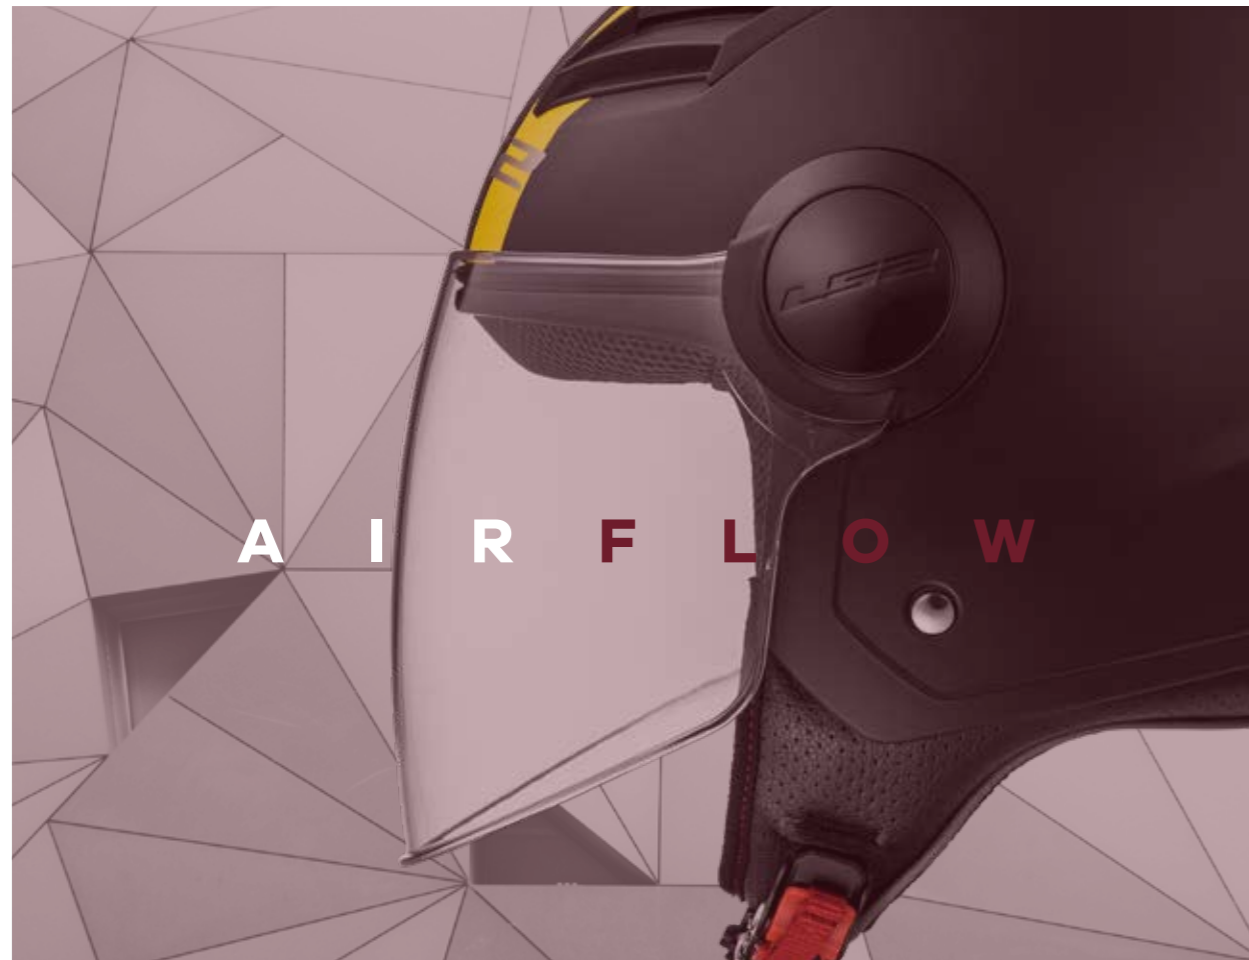

AIRFLOW L OF562

URBAN DOWNTOWN | HPTT | GR 1100 ± 50 | XXS › XXL

1

2

3

4

5

6

7

8

OF562