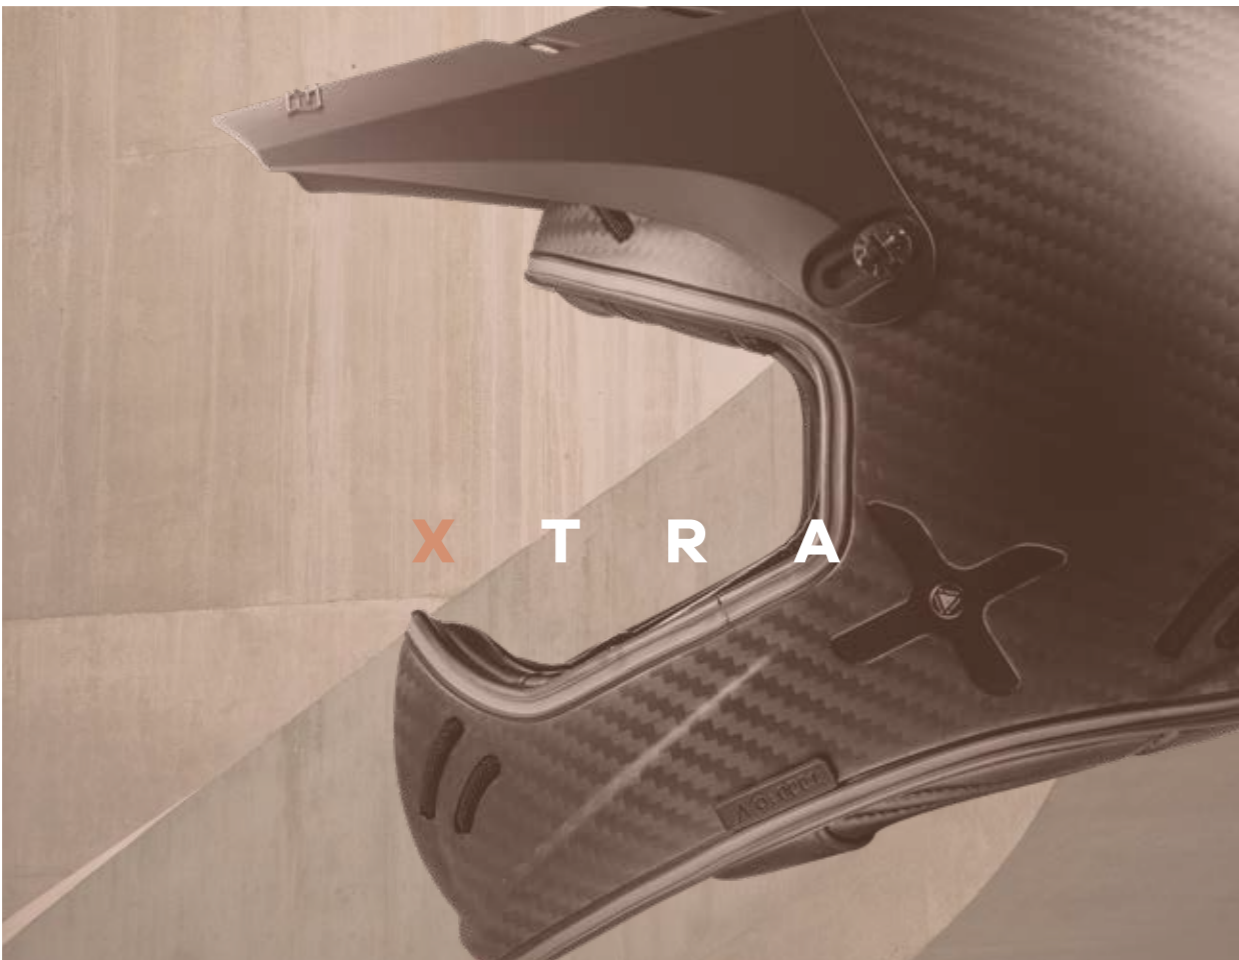

MX471

XTRA MX471

OFF ROAD | CARBON | GR 980 ± 50 | XS › XXL